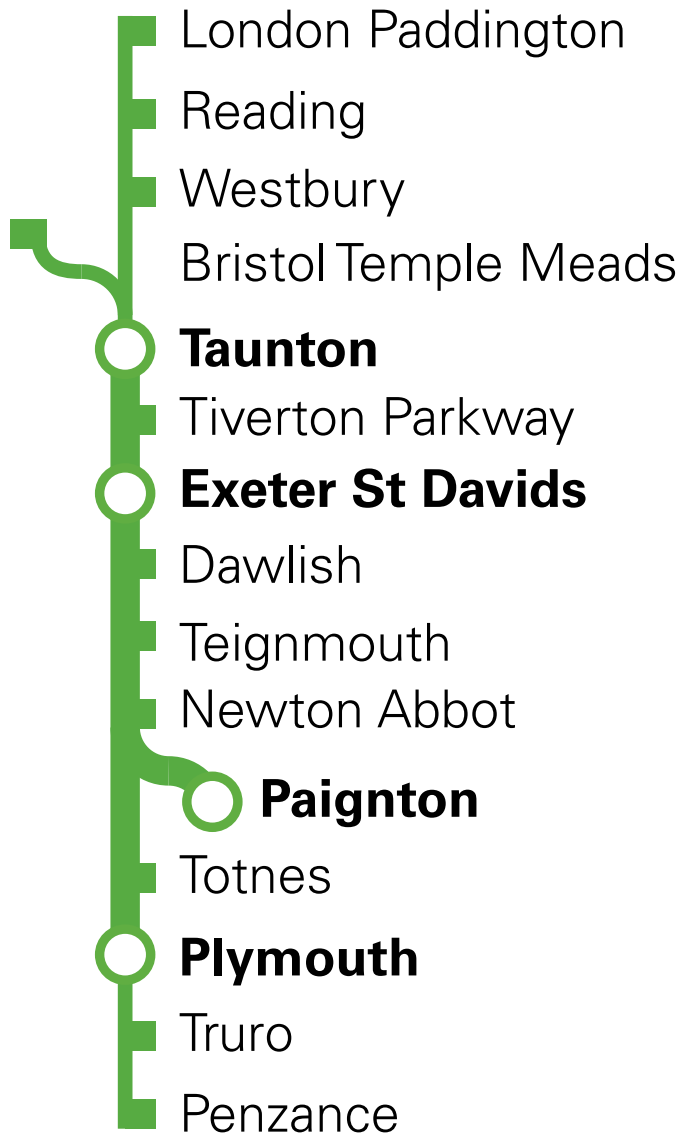

Great
Western
Railway

D

Train times

14 September to
12 December 2020

When making your journey:

- Wear a face covering
- Use mobile and smart tickets
- Travel off peak where possible

Check before you travel, visit [GWR.com/travelguidelines](https://www.gwr.com/travelguidelines)